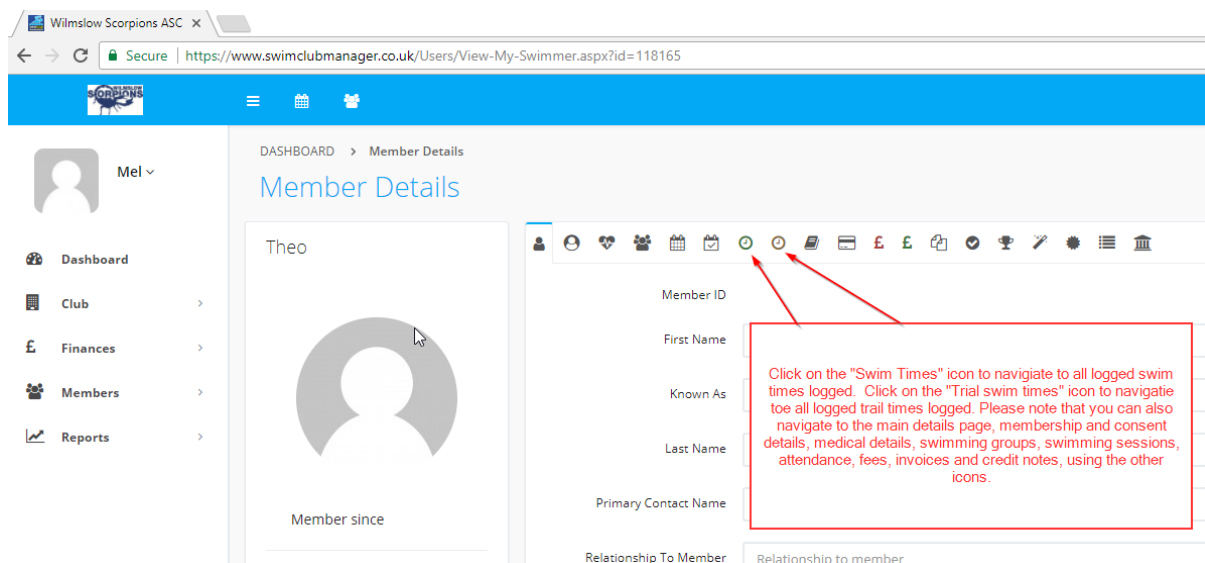

Once you have navigated to the members details page, you can use the icons to navigate to your swimmers “Swim times” and “Trial swim times” using the icons indicated below. In addition you can also navigate to the following areas:

- Main details page
- Membership and consent page
- Medical details
- Swimming Groups
- Swimming sessions
- Attendance
- Swimming Fees
- Invoices
- Credit notes