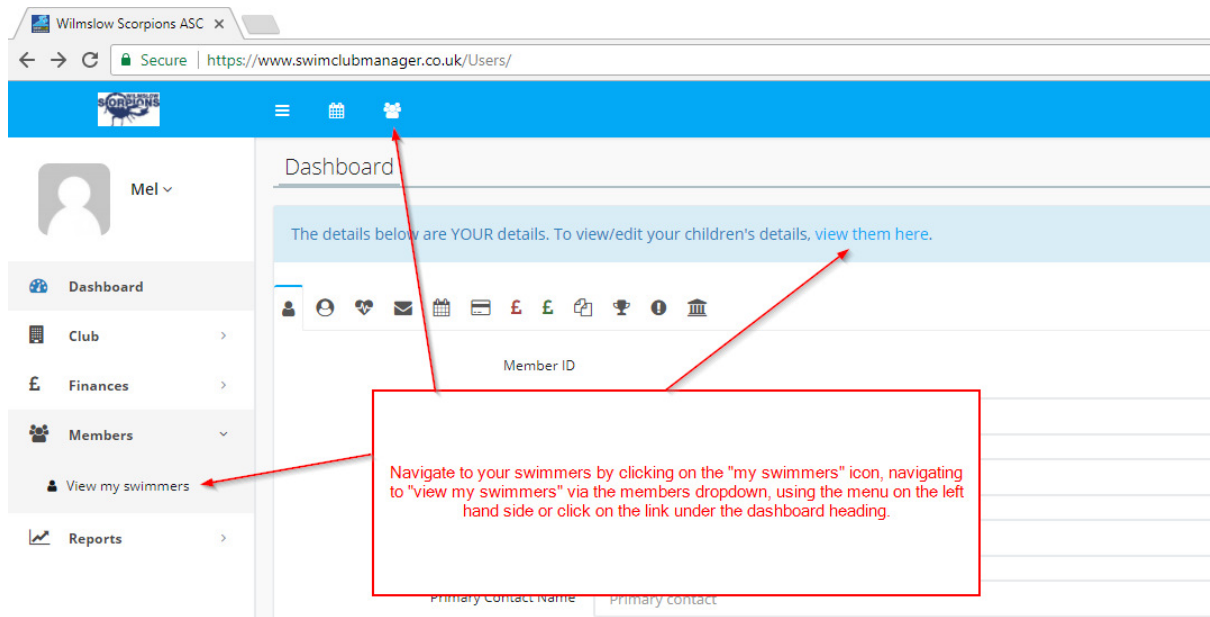

Xmas Sprints Full Results  
Xmas Sprints Results

Autumn Term Dates  
Autumn Term Dates available

2016/17 Fixture List  
2016/17 Fixture List available

Follow Us

Enter your username and password. Your User name is your email address. If you do not have a password, hit the Reset Password icon.

Pressing the reset password icon will open up additional fields. Follow the instructions to reset password.

Once you have accessed the site, navigate to “my swimmers” using either of the options in the screen shot below.