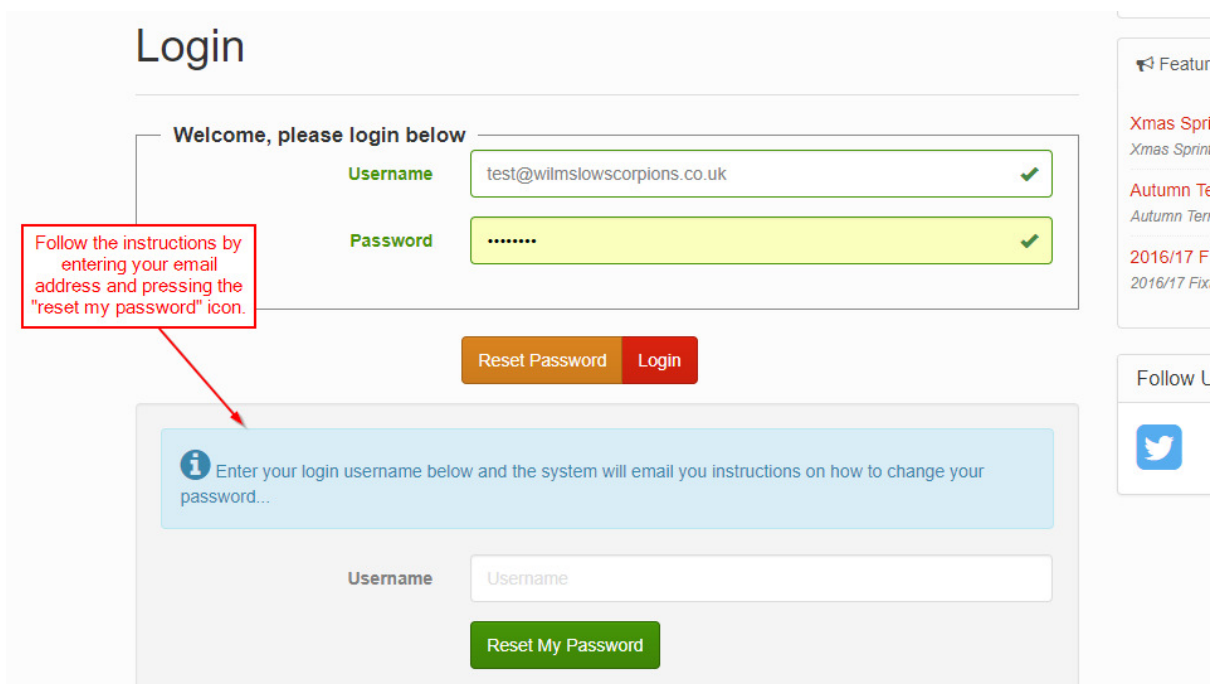

Xmas Sprints Full Results  
Xmas Sprints Results

Autumn Term Dates  
Autumn Term Dates available

2016/17 Fixture List  
2016/17 Fixture List available

Follow Us

Enter your username and password. Your User name is your email address. If you do not have a password, hit the Reset Password icon.

Pressing the reset password icon will open up additional fields. Follow the instructions to reset password.

Once you have accessed the site, navigate to “my swimmers” using either of the options in the screen shot below.