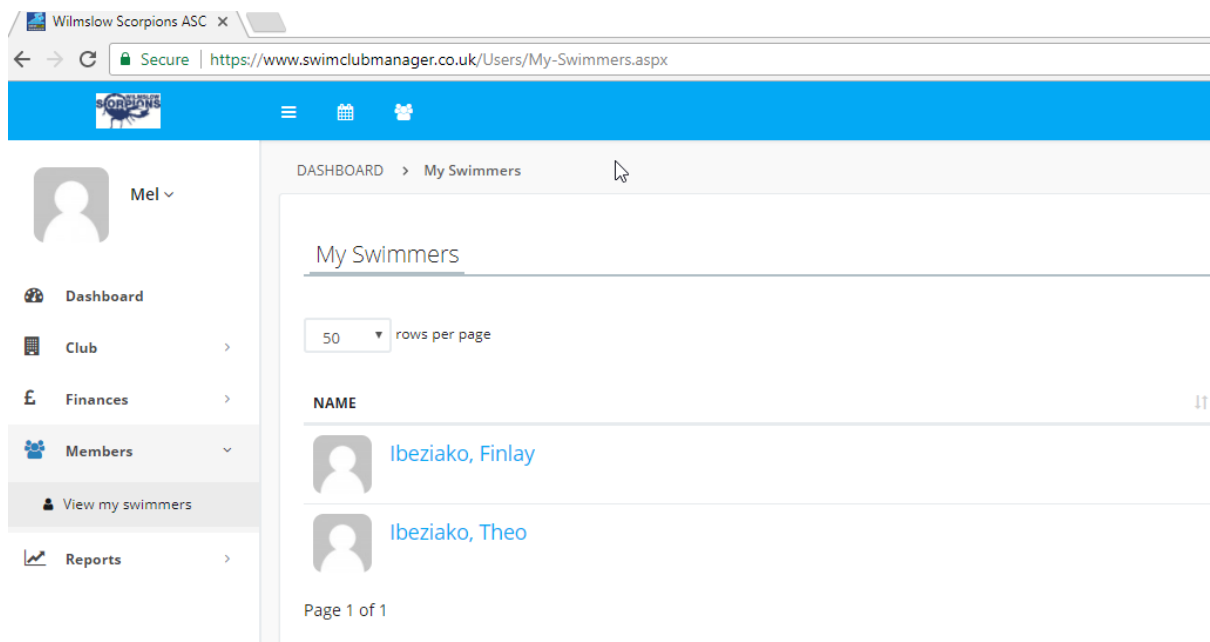

You will then be presented with a list of your swimmers. When you click on the name of one of your swimmers you will navigate to your swimmers members’ details page.