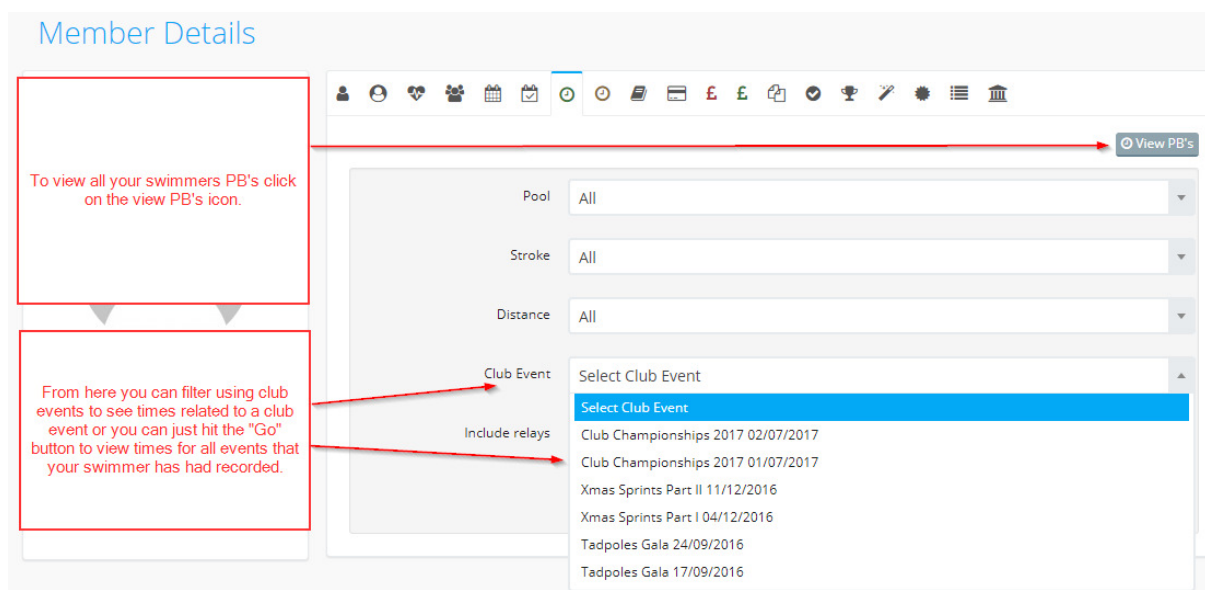

Pressing the reset password icon will open up additional fields. Follow the instructions to reset password.

Once you have accessed the site, navigate to “my swimmers” using either of the options in the screen shot below.

You will then be presented with a list of your swimmers. When you click on the name of one of your swimmers you will navigate to your swimmers members’ details page.

Once you have navigated to the members details page, you can use the icons to navigate to your swimmers “Swim times” and “Trial swim times” using the icons indicated below. In addition you can also navigate to the following areas:

- Main details page
- Membership and consent page
- Medical details
- Swimming Groups
- Swimming sessions
- Attendance
- Swimming Fees
- Invoices
- Credit notes

### Swim times icon

Click on this icon to view PB’s and times for all club events that have been entered. To view all times recorded, do no select a club event, just hit the “go” button.